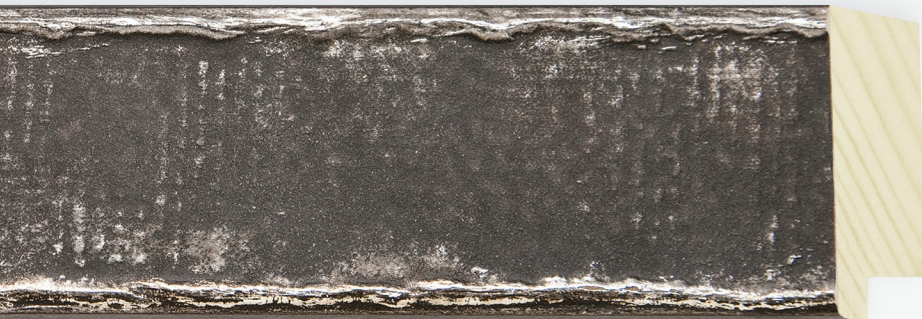

ΩMEGA HIGH LINE

83949

83950

83953

83954

83951

83952

83955

## HIGH LINE

*High Line features 8 mouldings with neutral tones of white, silver, grey, and charcoal. The profiles are finished with a matte wash then rubbed to create a worn texture exposing highlights. The edges are contrasted with bright silver leaf. The distressed texture paired with the collection's neutral palette creates an overall look that is right in line with modern decorating trends featuring urban/industrial art and design.*